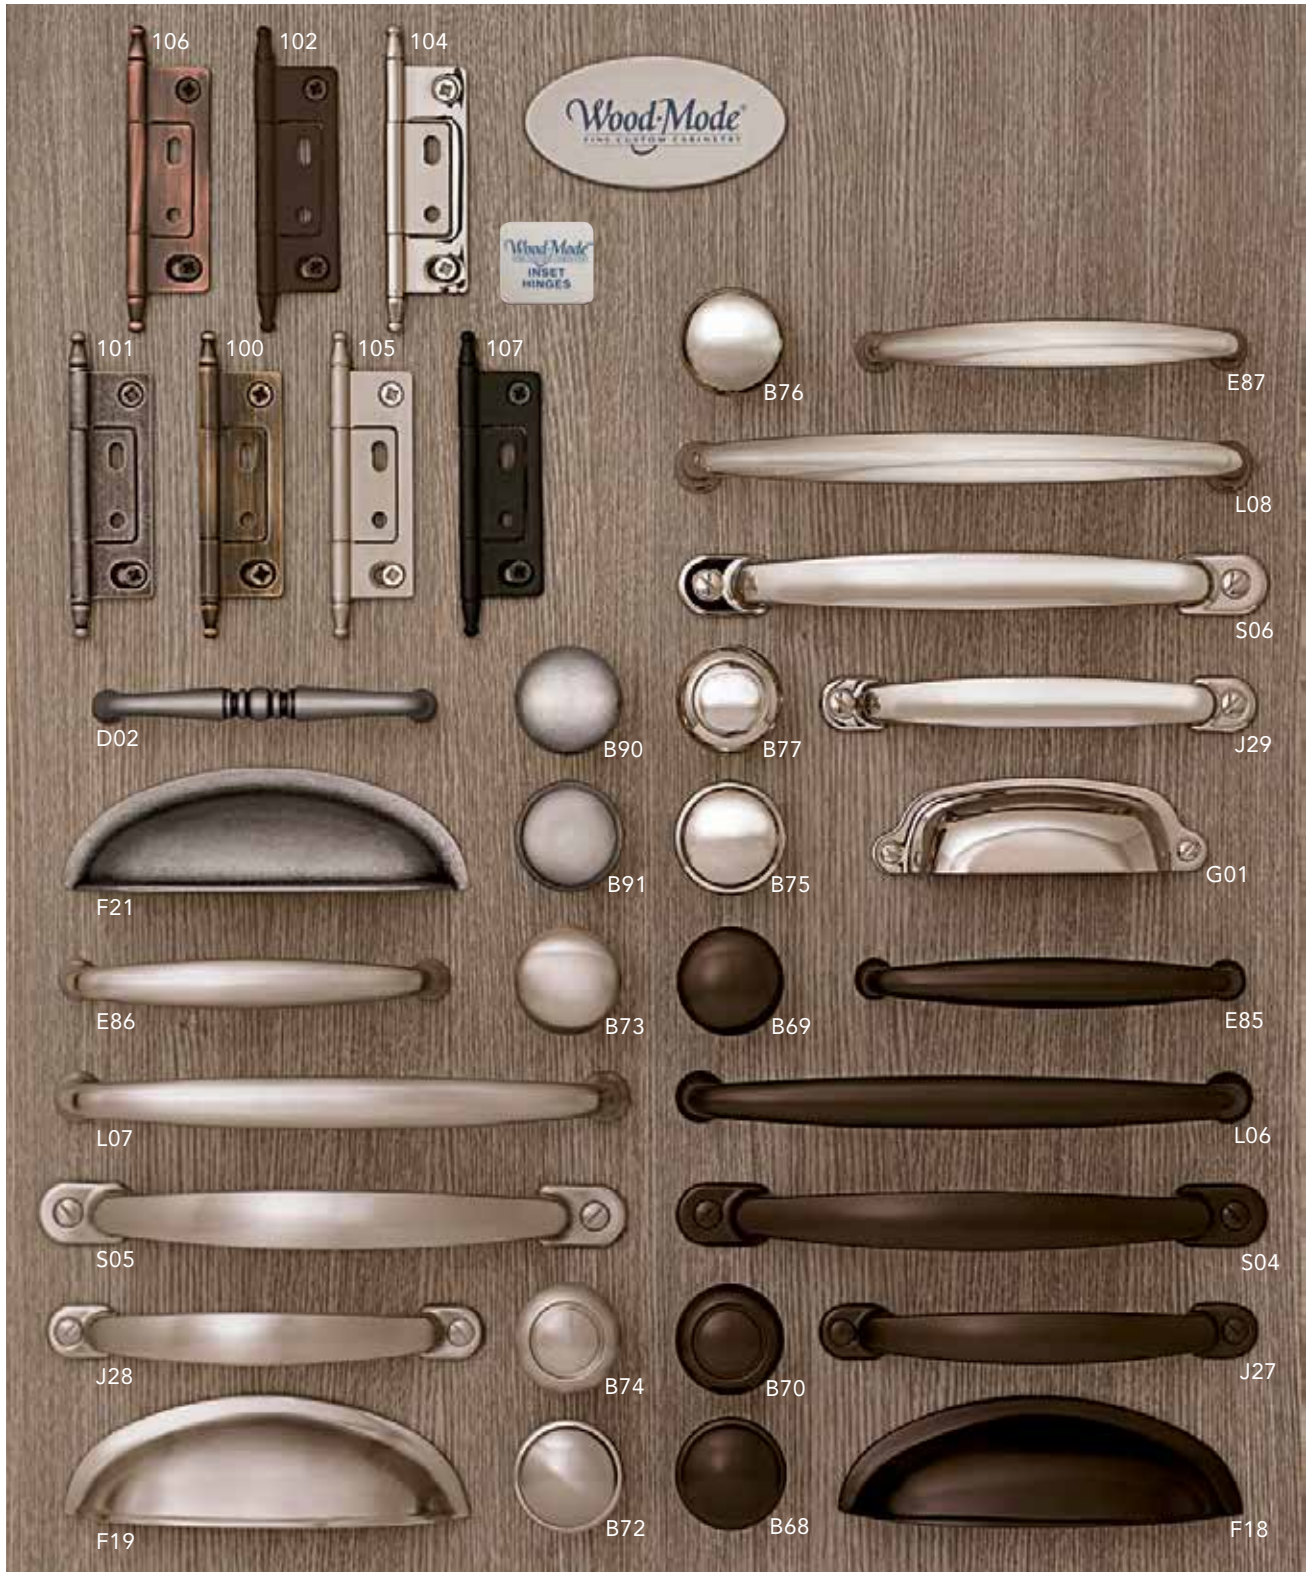

DECORATIVE HARDWARE COLLECTION

TROY • SARATOGA SPRINGS • LAKE GEORGE • WESTCHESTER
518.283.1700 www.ccabinet.com 914.348.1600