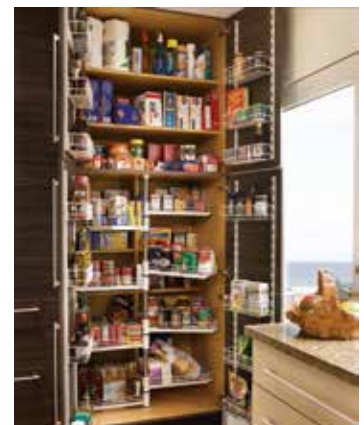

BASE
PULL-OUT
STORAGE
CABINET

BASE CORNER
CAROUSEL
CABINET

BASE CORNER
TURNOUT
CABINET WITH
SWING-OUT
SHELVES

BASE MAGIC
CORNER
CABINET

CORNER WALL
CAROUSEL

MIXER CABINET

CHEF'S PANTRY

CABINETS

DG 42 CHEF'S PANTRY

PREMIER TALL PULL-OUT PANTRY

CHEF'S PANTRY WITH DOOR BASKETS

TALL TANDEM CHEF'S PANTRY

PULL-OUT PANTRY

PREMIER WALL PANTRY DOOR

BASE PULL-OUT PANTRY

HIDEAWAY DOOR APPLIANCE GARAGE